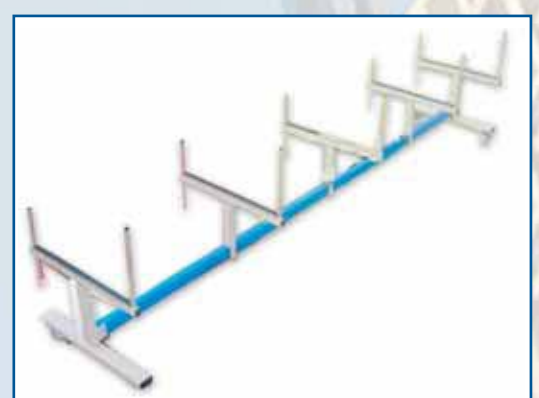

Pack holder chariot